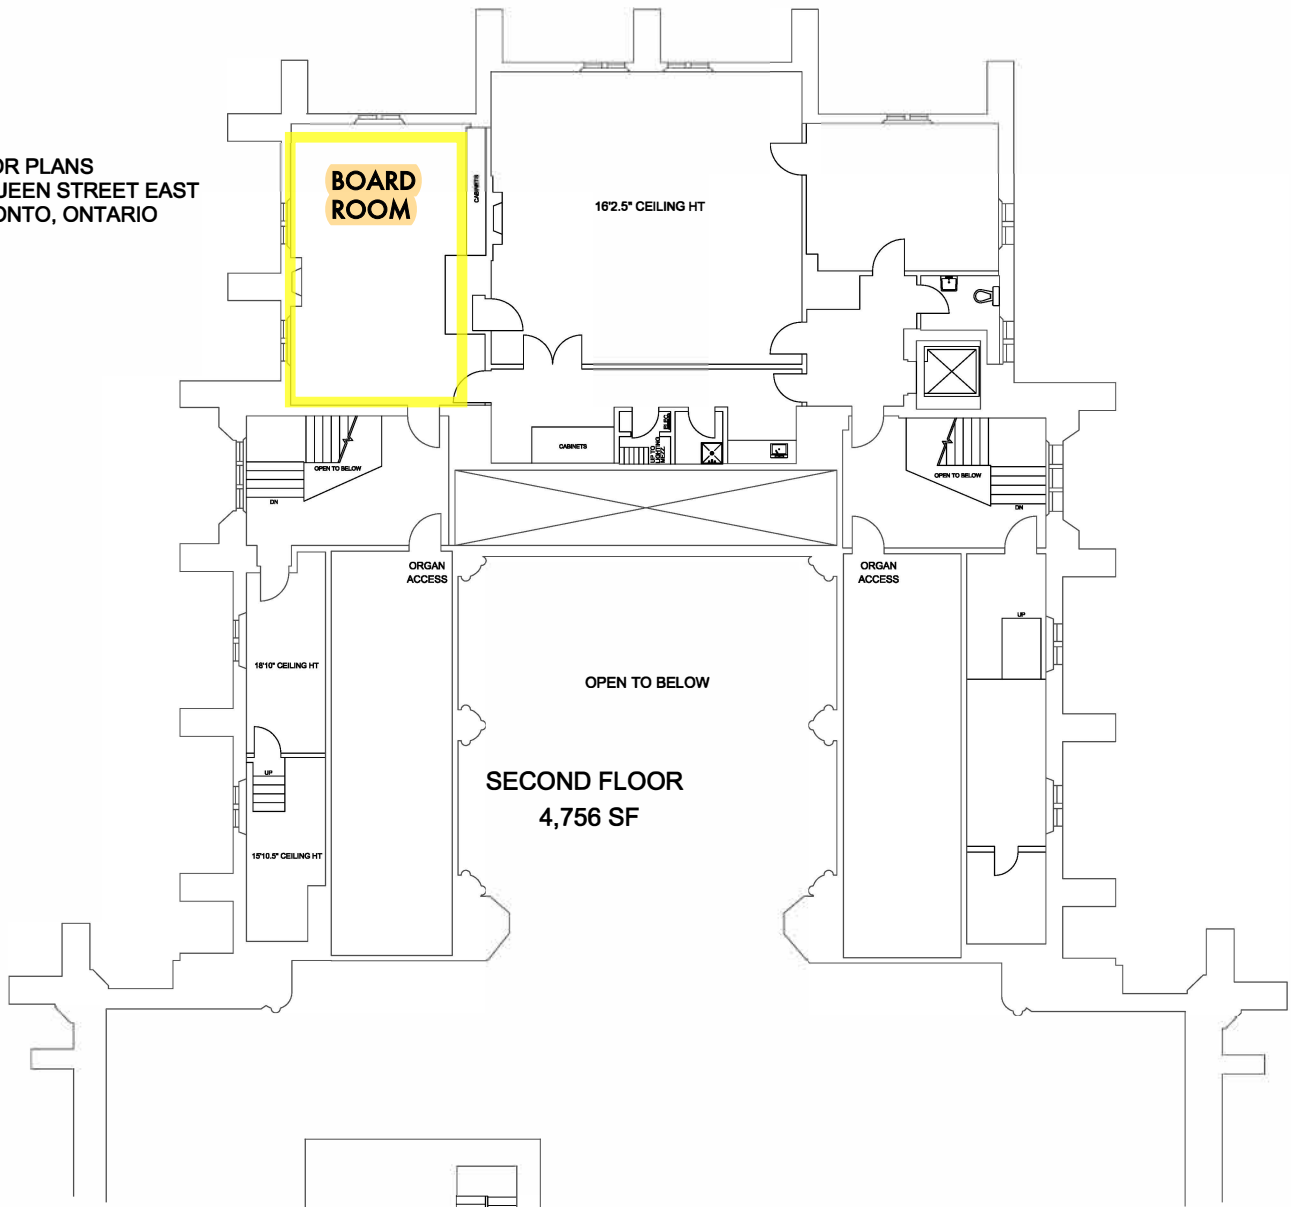

FLOOR PLANS  
56 QUEEN STREET EAST  
TORONTO, ONTARIO

TOWER MEZZANINE '2A'  
154 SF

TOWER 2ND MEZZANINE  
297 SF

TOWER ROOF PLATFORM