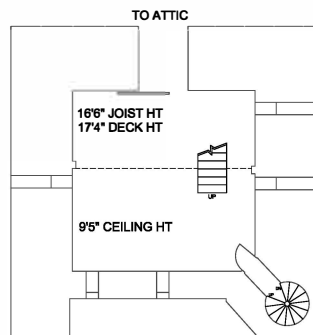

FLOOR PLANS  
56 QUEEN STREET EAST  
TORONTO, ONTARIO

TOWER MEZZANINE '2A'  
154 SF

TOWER 2ND MEZZANINE  
297 SF

TOWER ROOF PLATFORM